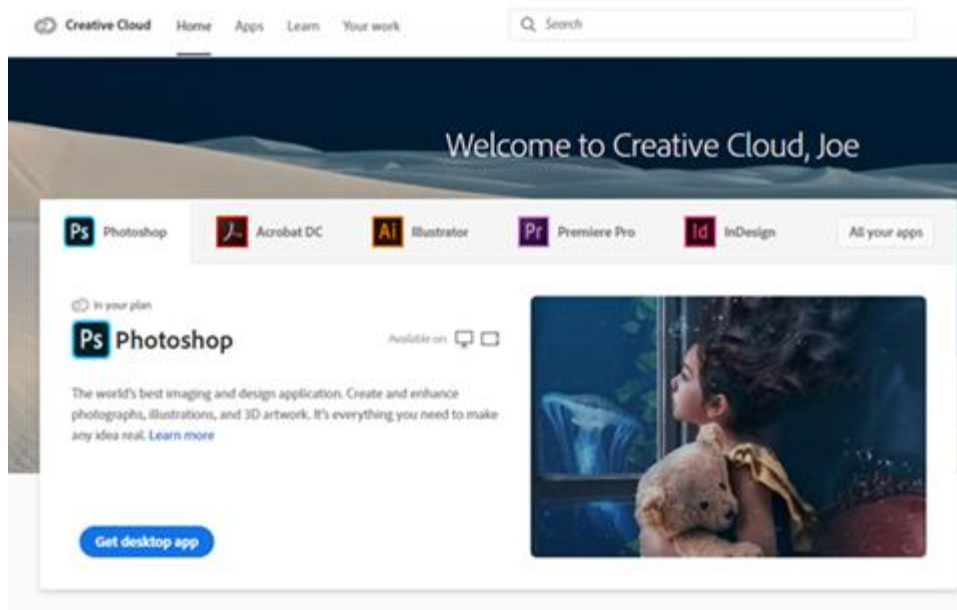

4. From the Creative Cloud website, browse for and download your desired app. Click **Apps** on the top of the page to view all apps.

For more information on how to download or install apps, see [Download and Install Creative Cloud apps](#).

For technical help please email itsupport@highamlaneschool.co.uk Monday – Friday 8.30am – 4.00pm.