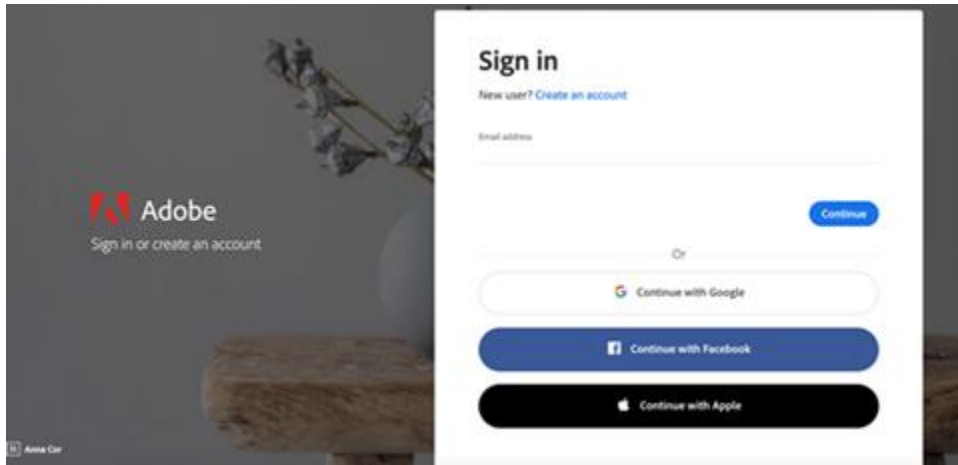

School Closure: Free use of Adobe software (Art/Photography/iMedia subjects)

1. Visit <https://creativecloud.adobe.com> and your login details will be the student email address, which is the students username with @highamlaneschool at the end for example [Harryrush13@highamlaneschool.co.uk](mailto:Harryrush13@highamlaneschool.co.uk), the password is their password for the school computer system.

2.

3. If prompted, select School Account and then enter your school computer password. Or provide the above mentioned login details in your school's login screen.

4. From the Creative Cloud website, browse for and download your desired app. Click **Apps** on the top of the page to view all apps.