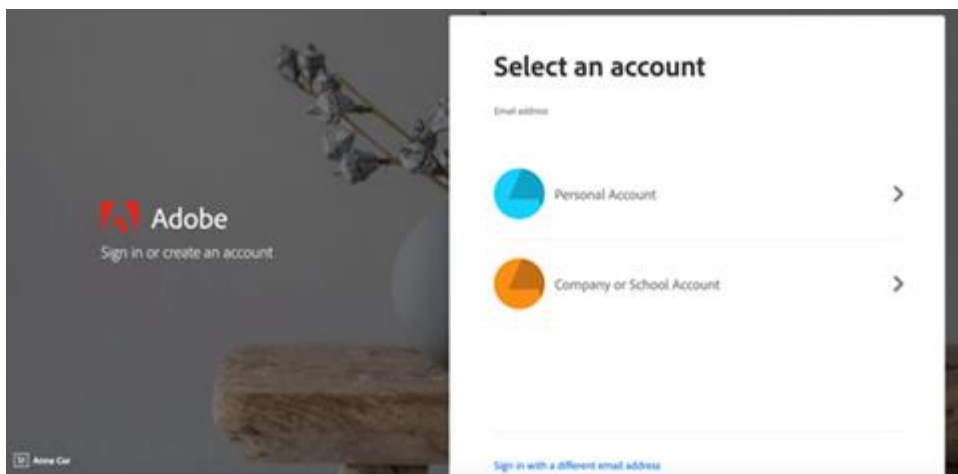

School Closure: Free use of Adobe software (Art/Photography/iMedia subjects)

1. Visit <https://creativecloud.adobe.com> and your login details will be the student email address, which is the students username with @highamlaneschool at the end for example [Harryrush13@highamlaneschool.co.uk](mailto:Harryrush13@highamlaneschool.co.uk), the password is their password for the school computer system.

2.

3. If prompted, select School Account and then enter your school computer password. Or provide the above mentioned login details in your school's login screen.

4. From the Creative Cloud website, browse for and download your desired app. Click **Apps** on the top of the page to view all apps.