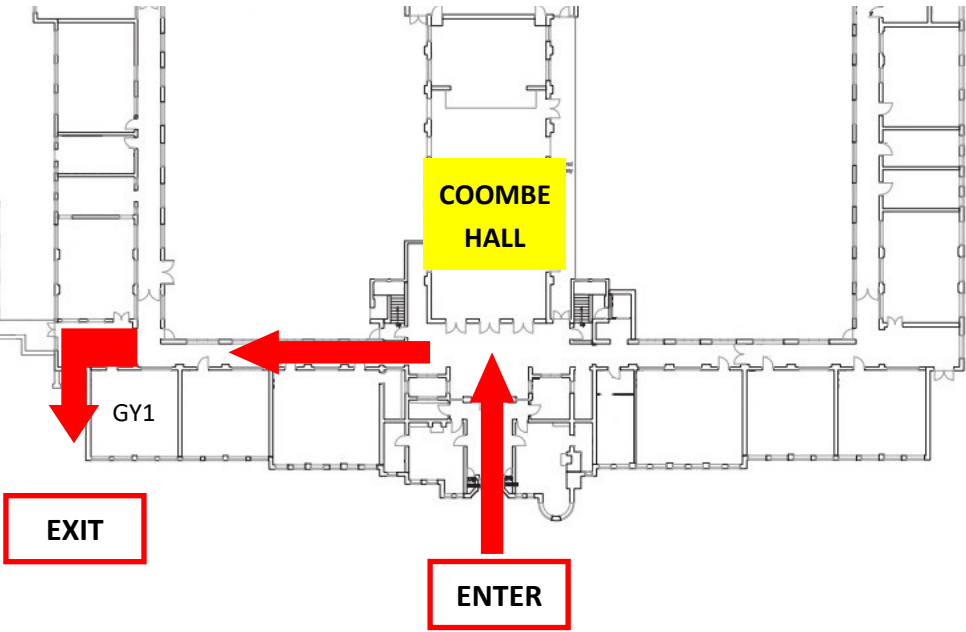

ROOMS IN USE

Brookdale Road

Room	Teacher	Subject
Chine	Mr Fox	Maths
Chine	Mr Cowburn	Maths
Chine	Mr James	Maths
Coombe	Miss Cheng	Science
Coombe	Ms Garcha	Science
Coombe	Mrs Domigan	Science
Coombe	Miss Willis	Science
EN1	Mrs Mckernan	Business
EN2	Mrs Steele	Business
EN3	Mr Vora	Economics
EN4	Mrs Somel	English
EN5	Miss Hadjistasi	English
SF Con	Mr Blankley	Geography
SF Con	Mr Ireland	Gov and Pol
SF Con	Mrs Doyne-Ditmas	History
SF Con	Mr Ladha	Head of Sixth Form
SF01	Miss Charles	Health and Social Care
SF02	Miss Chinn	PE
SF03	Mrs Atkinson	Sociology
SF04	Miss Dearie	Media
SF05	Mrs Beaumont	Art
SF06	Mrs Finley	MFL
SF07	Ms Dixon	Computer Science