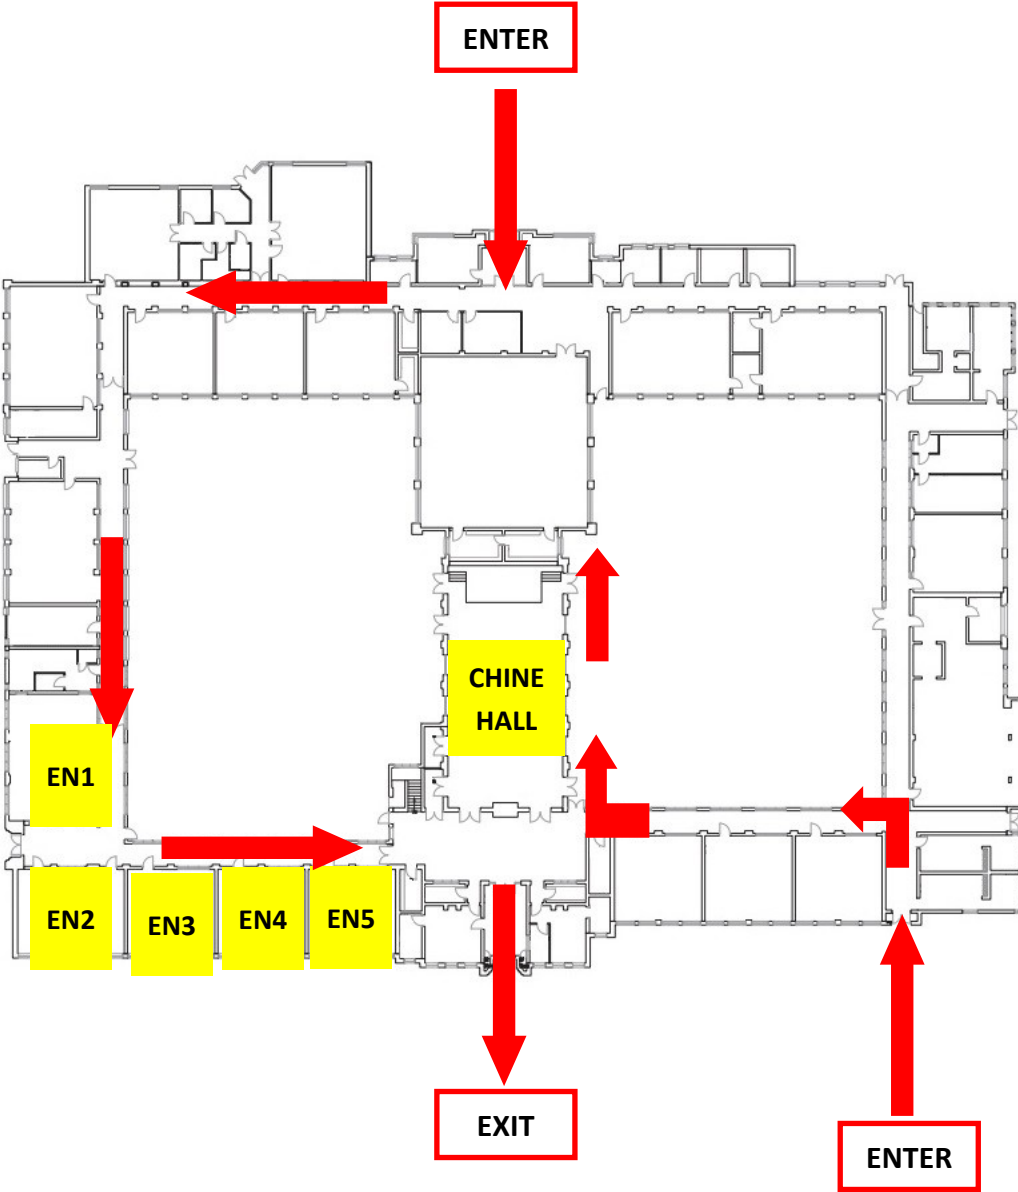

ROOMS IN USE

Brookdale Road

Room	Teacher	Subject
Chine	Mr Fox	Maths
Chine	Mr Cowburn	Maths
Chine	Mr James	Maths
Coombe	Miss Cheng	Science
Coombe	Ms Garcha	Science
Coombe	Mrs Domigan	Science
Coombe	Miss Willis	Science
EN1	Mrs Mckernan	Business
EN2	Mrs Steele	Business
EN3	Mr Vora	Economics
EN4	Mrs Somel	English
EN5	Miss Hadjistasi	English
SF Con	Mr Blankley	Geography
SF Con	Mr Ireland	Gov and Pol
SF Con	Mrs Doyne-Ditmas	History
SF Con	Mr Ladha	Head of Sixth Form
SF01	Miss Charles	Health and Social Care
SF02	Miss Chinn	PE
SF03	Mrs Atkinson	Sociology
SF04	Miss Dearie	Media
SF05	Mrs Beaumont	Art
SF06	Mrs Finley	MFL
SF07	Ms Dixon	Computer Science