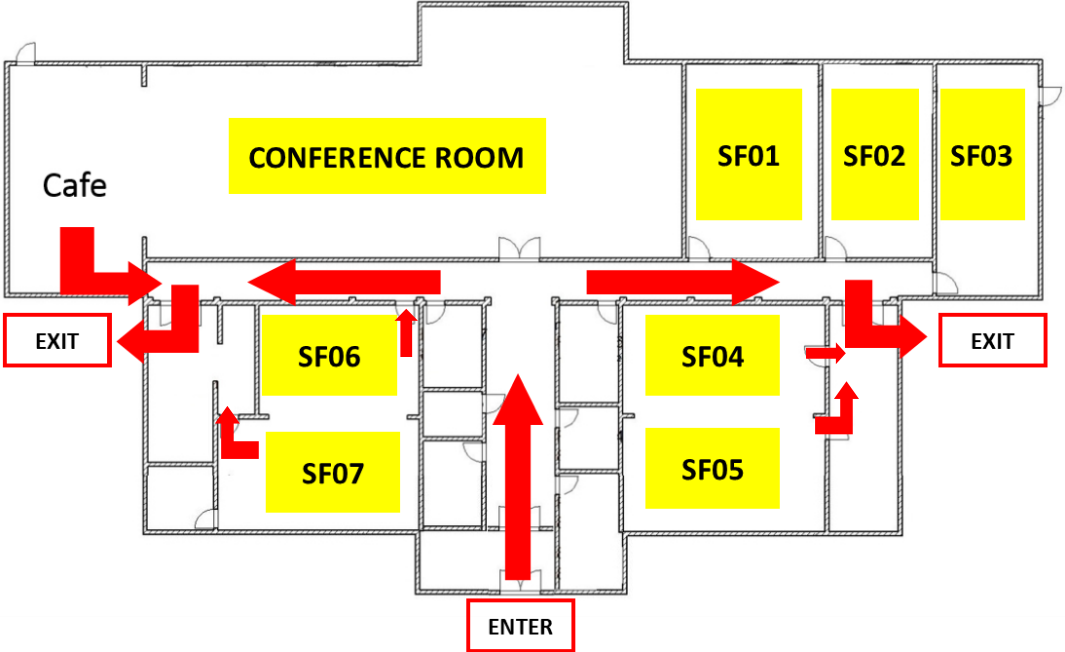

ROOMS IN USE

Brookdale Road

Room	Teacher	Subject
Chine	Mr Fox	Maths
Chine	Mr Cowburn	Maths
Chine	Mr James	Maths
Coombe	Miss Cheng	Science
Coombe	Ms Garcha	Science
Coombe	Mrs Domigan	Science
Coombe	Miss Willis	Science
EN1	Mrs Mckernan	Business
EN2	Mrs Steele	Business
EN3	Mr Vora	Economics
EN4	Mrs Somel	English
EN5	Miss Hadjistasi	English
SF Con	Mr Blankley	Geography
SF Con	Mr Ireland	Gov and Pol
SF Con	Mrs Doyne-Ditmas	History
SF Con	Mr Ladha	Head of Sixth Form
SF01	Miss Charles	Health and Social Care
SF02	Miss Chinn	PE
SF03	Mrs Atkinson	Sociology
SF04	Miss Dearie	Media
SF05	Mrs Beaumont	Art
SF06	Mrs Finley	MFL
SF07	Ms Dixon	Computer Science