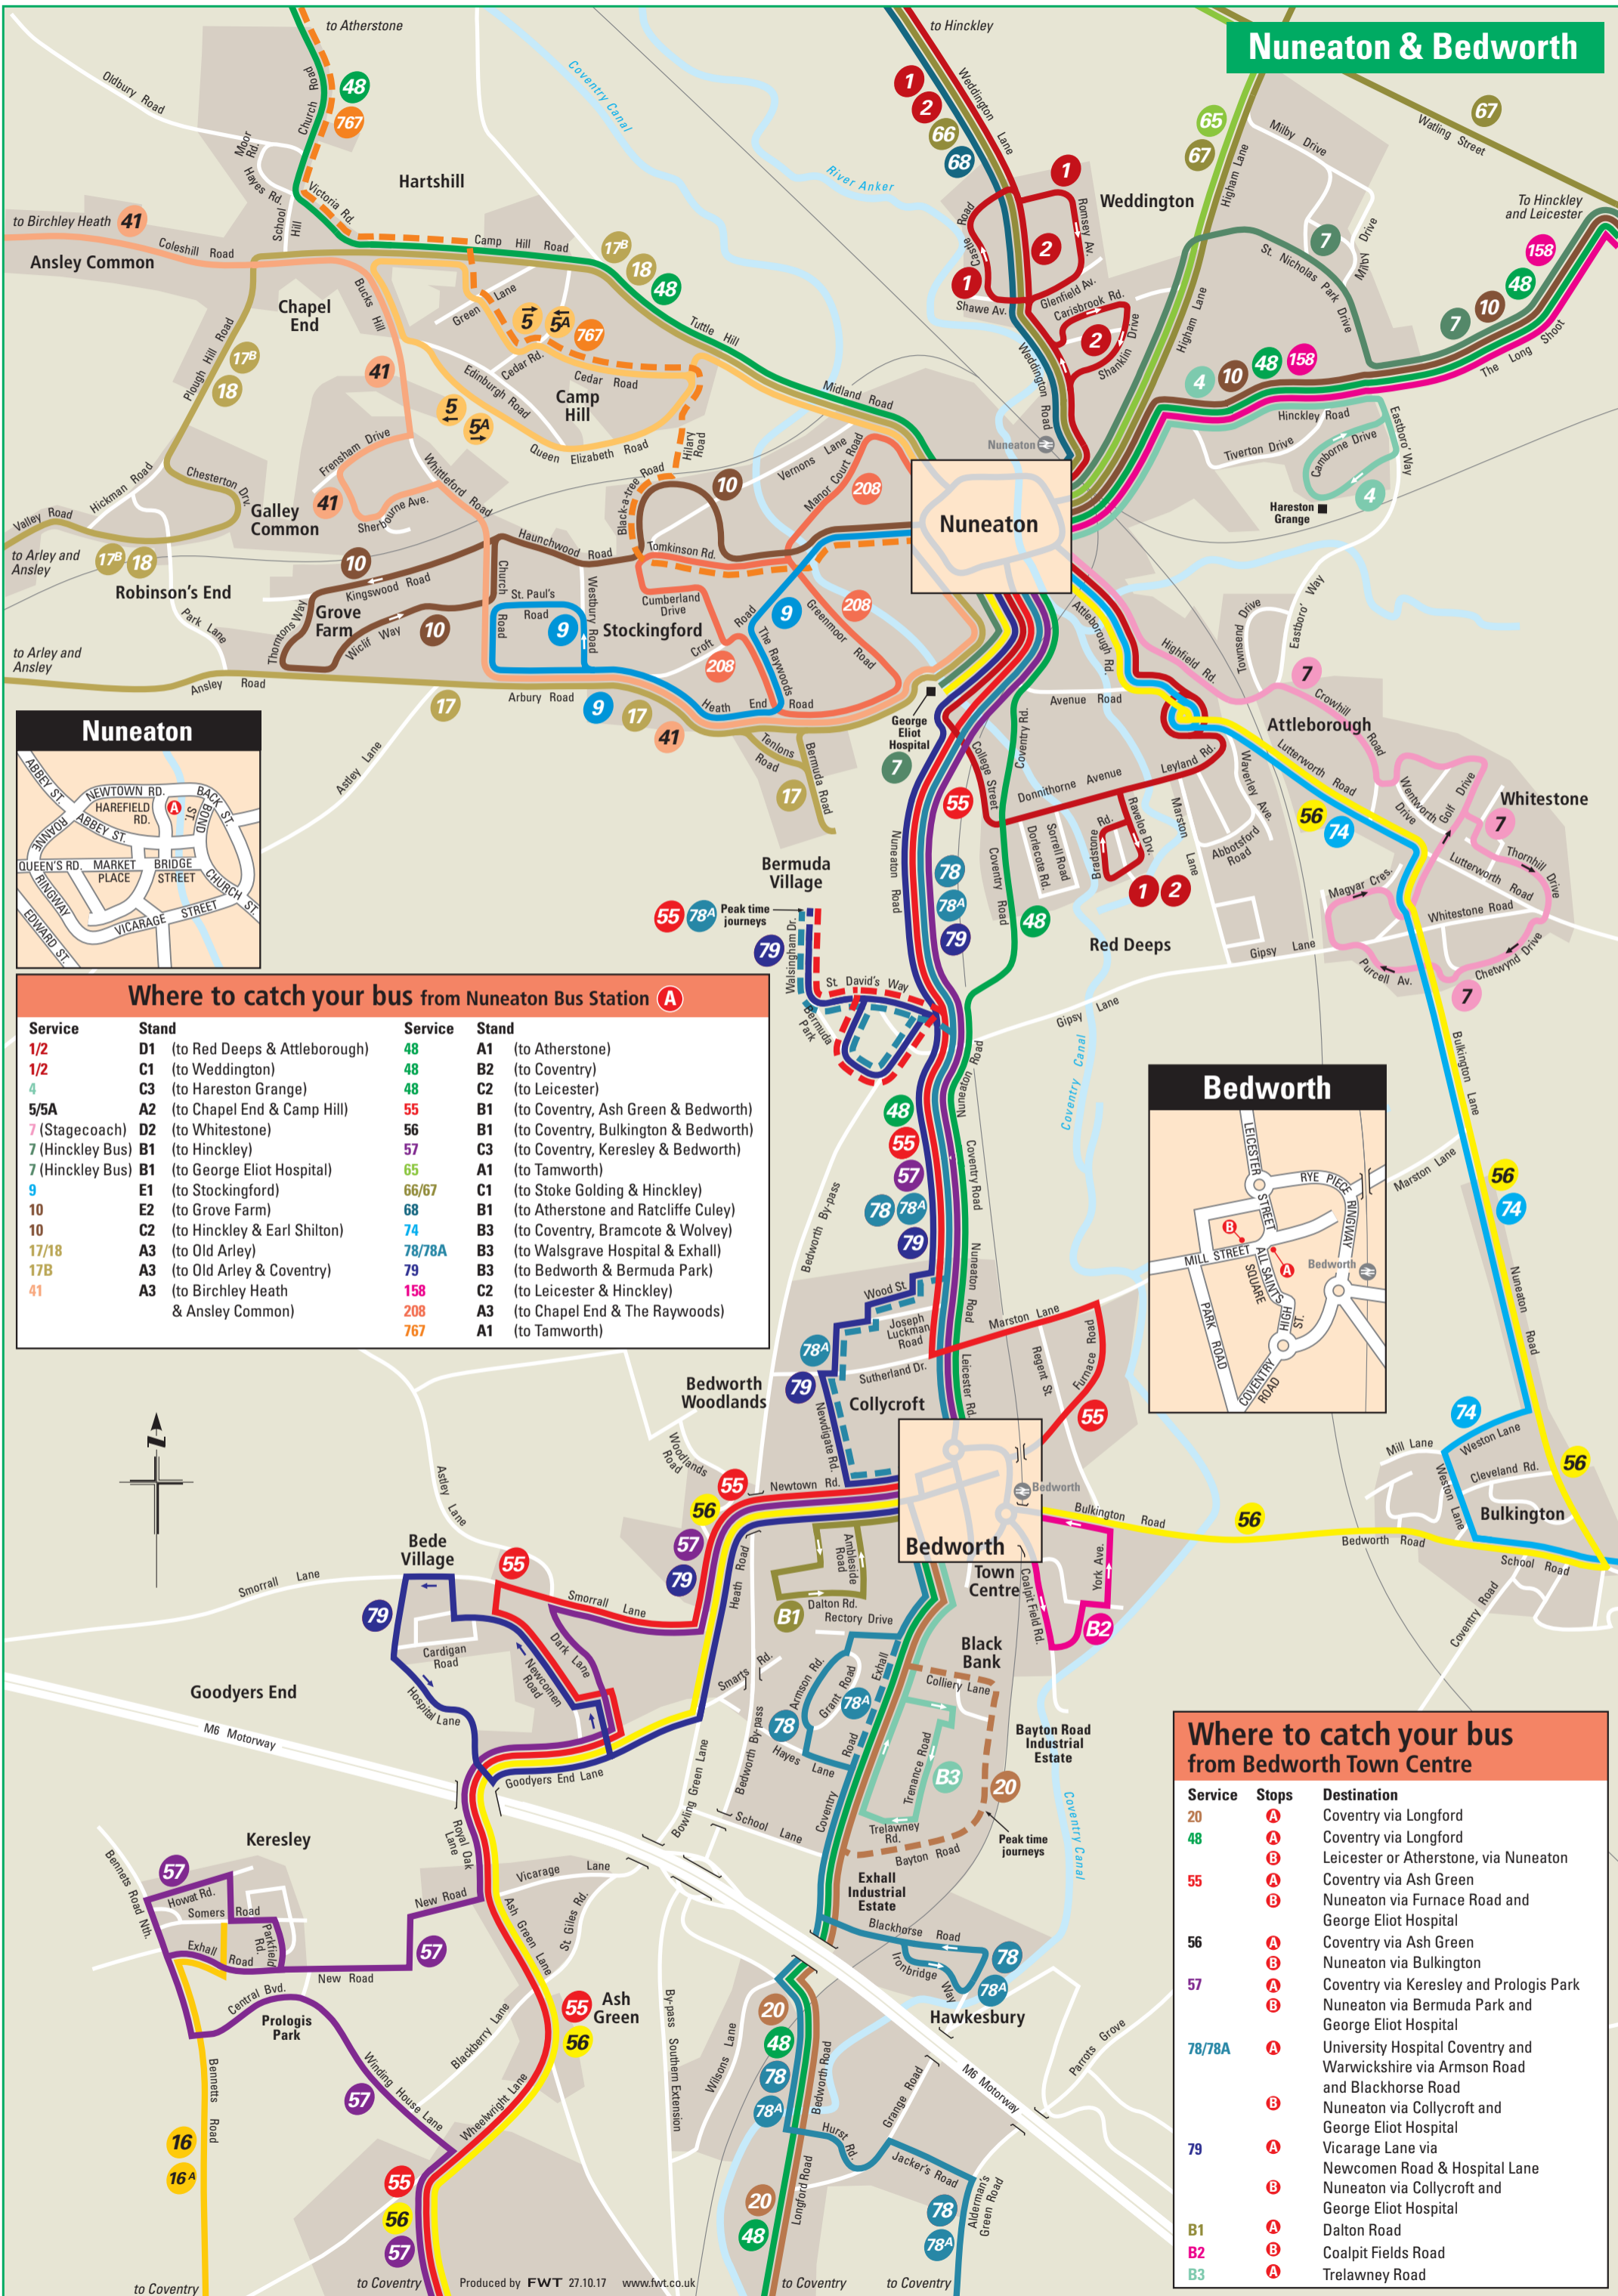

# Nuneaton & Bedworth

### Where to catch your bus from Nuneaton Bus Station **A**

Service	Stand	Destination	Service	Stand	Destination
1/2	D1	(to Red Deeps & Attleborough)	48	A1	(to Atherstone)
1/2	C1	(to Weddington)	48	B2	(to Coventry)
4	C3	(to Hareston Grange)	48	C2	(to Leicester)
5/5A	A2	(to Chapel End & Camp Hill)	55	B1	(to Coventry, Ash Green & Bedworth)
7 (Stagecoach)	D2	(to Whitstone)	56	B1	(to Coventry, Bulkington & Bedworth)
7 (Hinckley Bus)	B1	(to Hinckley)	57	C3	(to Coventry, Keresley & Bedworth)
7 (Hinckley Bus)	B1	(to George Eliot Hospital)	65	A1	(to Tamworth)
9	E1	(to Stockingford)	66/67	C1	(to Stoke Golding & Hinckley)
10	E2	(to Grove Farm)	68	B1	(to Atherstone and Ratcliffe Culey)
10	C2	(to Hinckley & Earl Shilton)	74	B3	(to Coventry, Bramcote & Wolvey)
17/18	A3	(to Old Arley)	78/78A	B3	(to Walsgrave Hospital & Exhall)
17B	A3	(to Old Arley & Coventry)	79	B3	(to Bedworth & Bermuda Park)
41	A3	(to Birchley Heath & Anasley Common)	158	C2	(to Leicester & Hinckley)
			208	A3	(to Chapel End & The Raywoods)
			767	A1	(to Tamworth)

### Where to catch your bus from Bedworth Town Centre

Service	Stops	Destination
20	A	Coventry via Longford
48	A	Coventry via Longford
	B	Leicester or Atherstone, via Nuneaton
55	A	Coventry via Ash Green
	B	Nuneaton via Furnace Road and George Eliot Hospital
56	A	Coventry via Ash Green
	B	Nuneaton via Bulkington
57	A	Coventry via Keresley and Prologis Park
	B	Nuneaton via Bermuda Park and George Eliot Hospital
78/78A	A	University Hospital Coventry and Warwickshire via Armson Road and Blackhorse Road
	B	Nuneaton via Collycroft and George Eliot Hospital
79	A	Vicarage Lane via Newcomen Road & Hospital Lane
	B	Nuneaton via Collycroft and George Eliot Hospital
B1	A	Dalton Road
B2	B	Coalpit Fields Road
B3	A	Trelawney Road