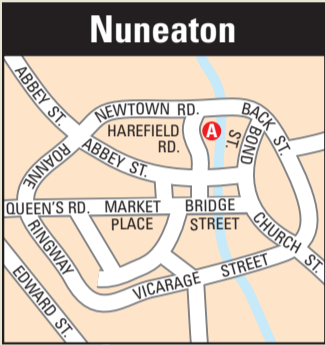

# Nuneaton & Bedworth

### Where to catch your bus from Nuneaton Bus Station **A**

Service	Stand	Destination	Service	Stand	Destination
1/2	D1	(to Red Deeps & Attleborough)	48	A1	(to Atherstone)
1/2	C1	(to Weddington)	48	B2	(to Coventry)
4	C3	(to Hareston Grange)	48	C2	(to Leicester)
5/5A	A2	(to Chapel End & Camp Hill)	55	B1	(to Coventry, Ash Green & Bedworth)
7 (Stagecoach)	D2	(to Whitstone)	56	B1	(to Coventry, Bulkington & Bedworth)
7 (Hinckley Bus)	B1	(to Hinckley)	57	C3	(to Coventry, Keresley & Bedworth)
7 (Hinckley Bus)	B1	(to George Eliot Hospital)	65	A1	(to Tamworth)
9	E1	(to Stockingford)	66/67	C1	(to Stoke Golding & Hinckley)
10	E2	(to Grove Farm)	68	B1	(to Atherstone and Ratcliffe Culey)
10	C2	(to Hinckley & Earl Shilton)	74	B3	(to Coventry, Bramcote & Wolvey)
17/18	A3	(to Old Arley)	78/78A	B3	(to Walsgrave Hospital & Exhall)
17B	A3	(to Old Arley & Coventry)	79	B3	(to Bedworth & Bermuda Park)
41	A3	(to Birchley Heath & Anasley Common)	158	C2	(to Leicester & Hinckley)
			208	A3	(to Chapel End & The Raywoods)
			767	A1	(to Tamworth)

### Where to catch your bus from Bedworth Town Centre

Service	Stops	Destination
20	A	Coventry via Longford
48	A	Coventry via Longford
	B	Leicester or Atherstone, via Nuneaton
55	A	Coventry via Ash Green
	B	Nuneaton via Furnace Road and George Eliot Hospital
56	A	Coventry via Ash Green
	B	Nuneaton via Bulkington
57	A	Coventry via Keresley and Prologis Park
	B	Nuneaton via Bermuda Park and George Eliot Hospital
78/78A	A	University Hospital Coventry and Warwickshire via Armson Road and Blackhorse Road
	B	Nuneaton via Collycroft and George Eliot Hospital
79	A	Vicarage Lane via Newcomen Road & Hospital Lane
	B	Nuneaton via Collycroft and George Eliot Hospital
B1	A	Dalton Road
B2	B	Coalpit Fields Road
B3	A	Trelawney Road